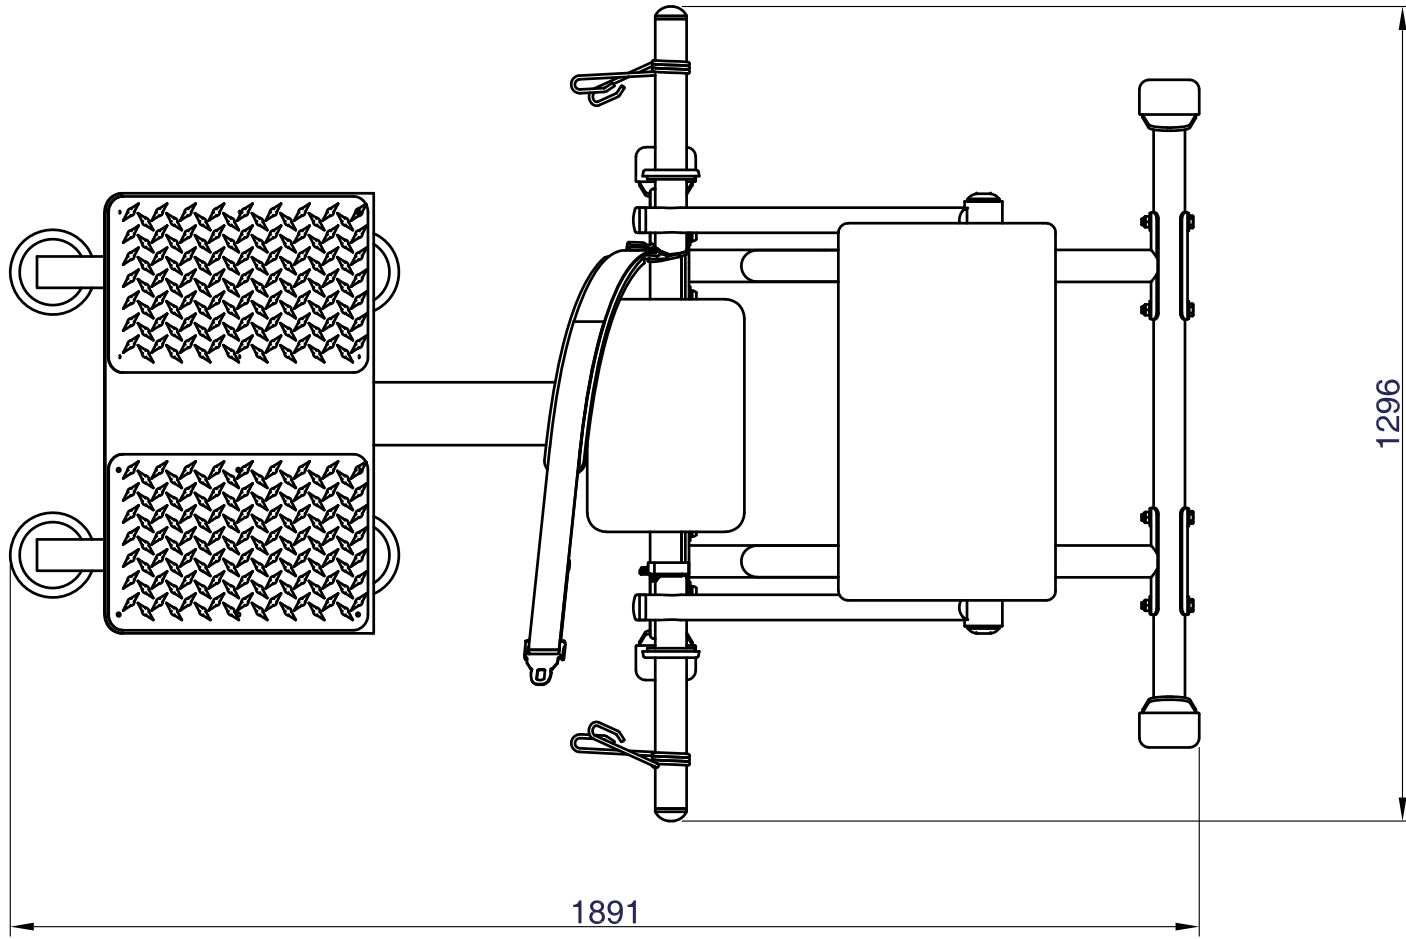

STEELFLEX PLHT

Floor Space Dimensions :

1891 mm/74 "(L)x1296 mm/51 "(W)x820 mm/32 "(H)