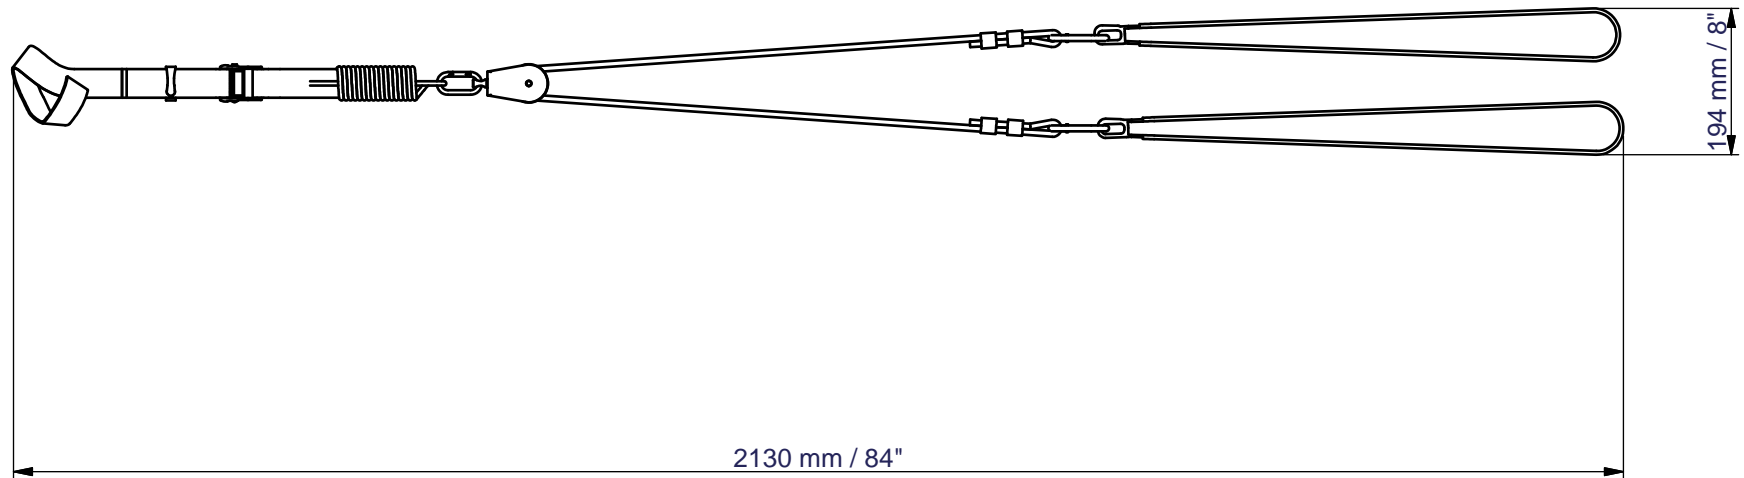

STEELFLEX FPU3

Floor Space Dimensions: L2130 x W194 x H61 mm
Live Working Area : L2130 x W2886 mm