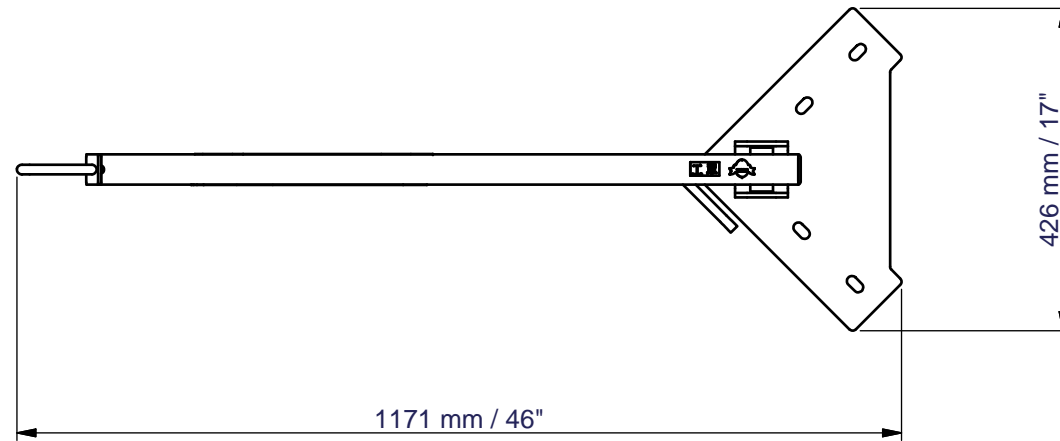

STEELFLEX FCA1

Floor Space Dimensions: L1171 x W426 x H1201mm
Live Working Area : L1171 x W426 mm