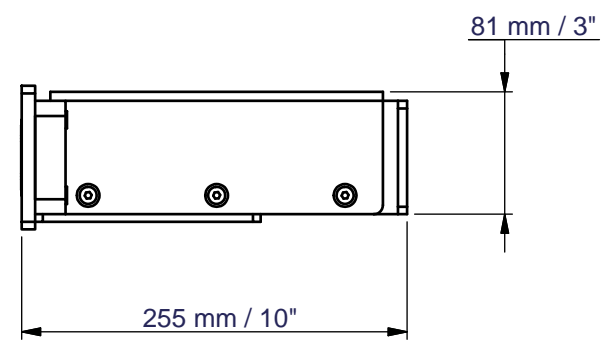

STEELFLEX FSQ2

Floor Space Dimensions: L255x W81 x H350 mm