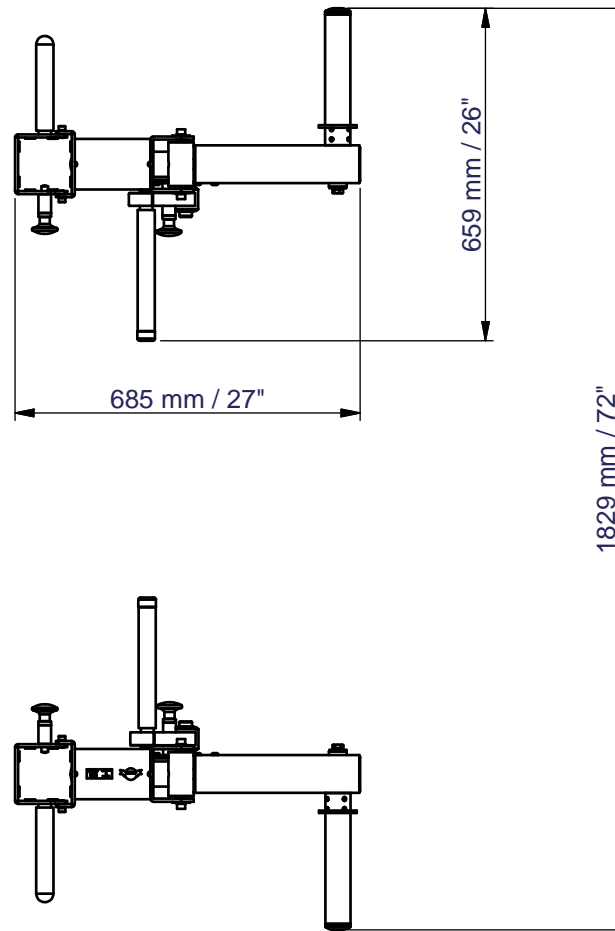

STEELFLEX FMB2

Floor Space Dimensions: L1829x W685 x H931 mm