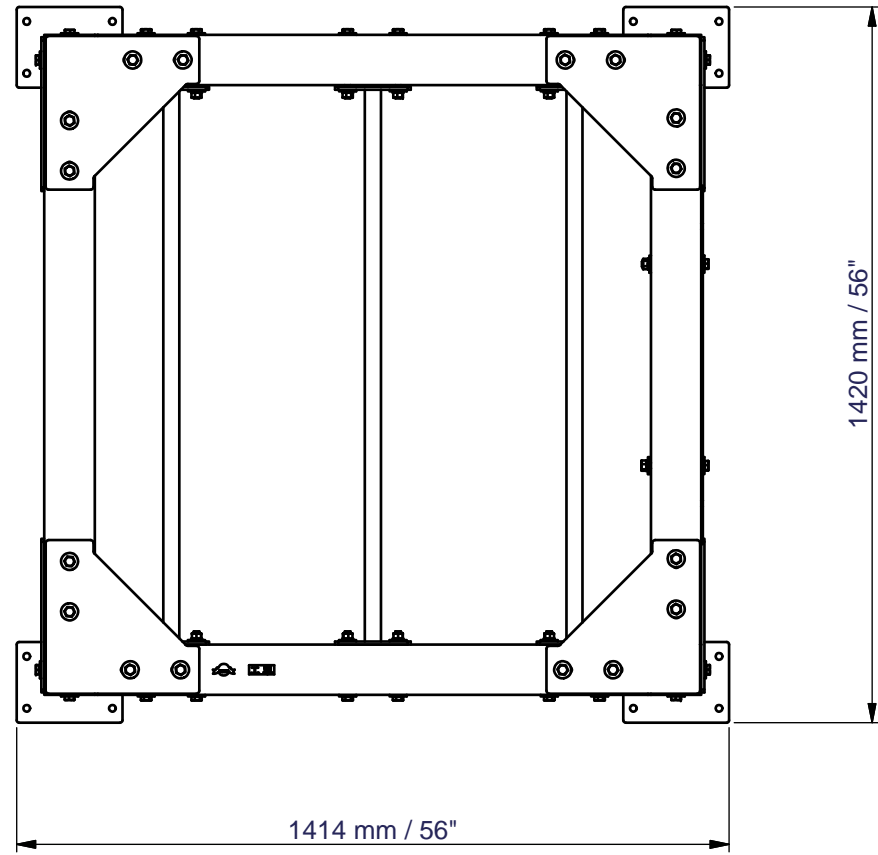

STEELFLEX FTS363

Floor Space Dimensions: L1414 x W1420 x H2541 mm