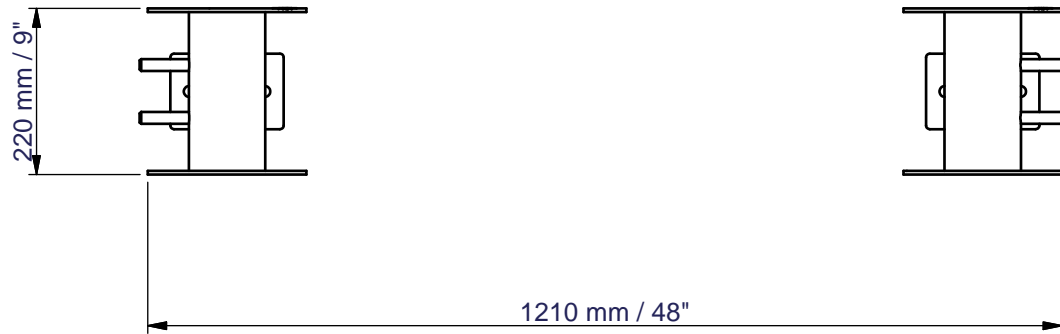

# STEELFLEX FRO2

Floor Space Dimensions: L1210 x W220 x H266 mm  
Live Working Area : L1210 x W220 mm