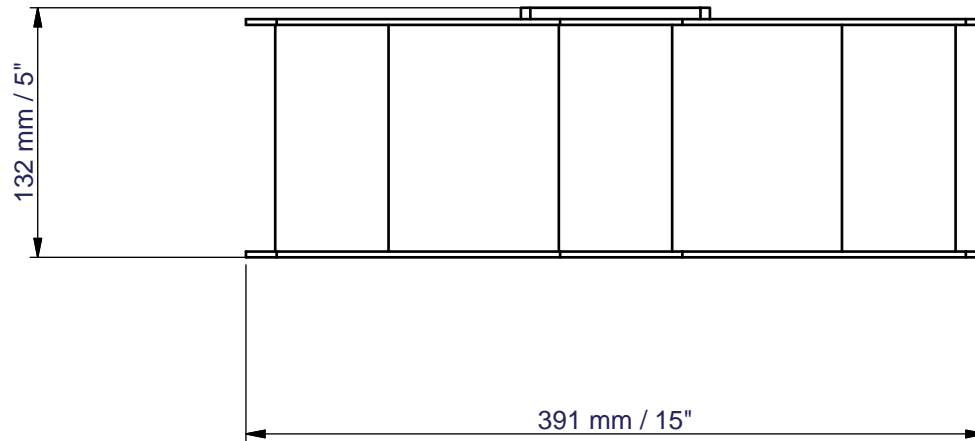

STEELFLEX FRO1

Floor Space Dimensions: L391 x W132 x H404 mm
Live Working Area : L391 x W132 mm