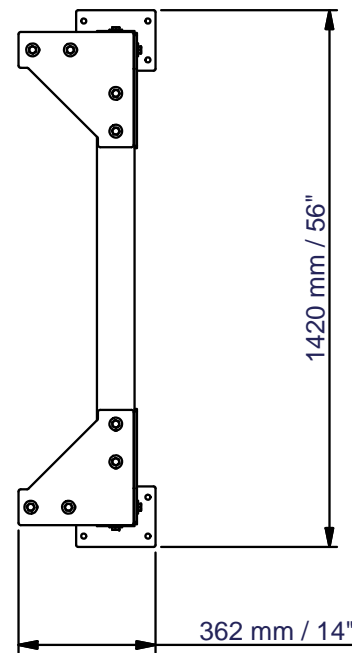

STEELFLEX FMK6

Floor Space Dimensions: L362 x W1420 x H2416 mm
Live Working Area : L362 x W1420 mm