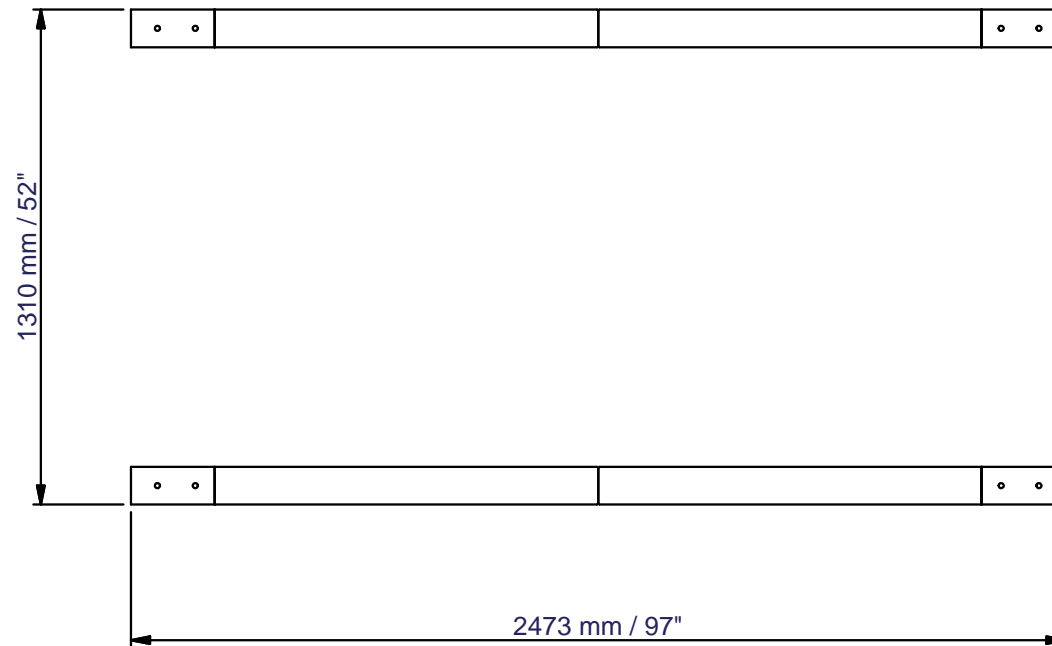

# STEELFLEX FMK5

Floor Space Dimensions: L2473 x W1310 x H368 mm  
Live Working Area : L2473 x W1310 mm