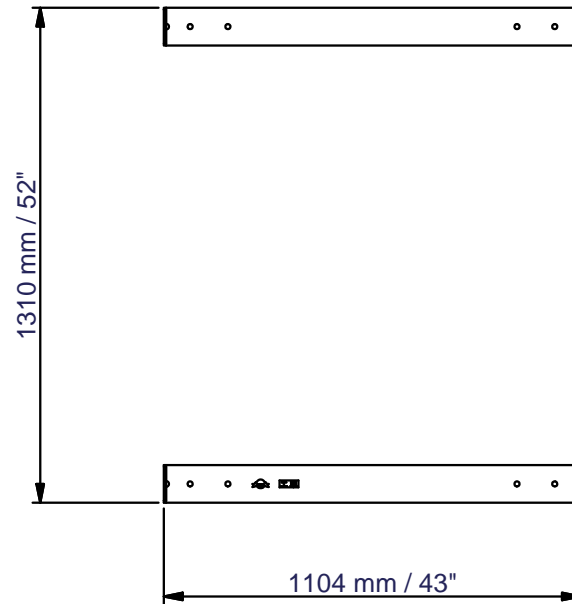

STEELFLEX FMK3

Floor Space Dimensions: L1104 x W1310 x H310 mm
Live Working Area : L1104 x W1310 mm