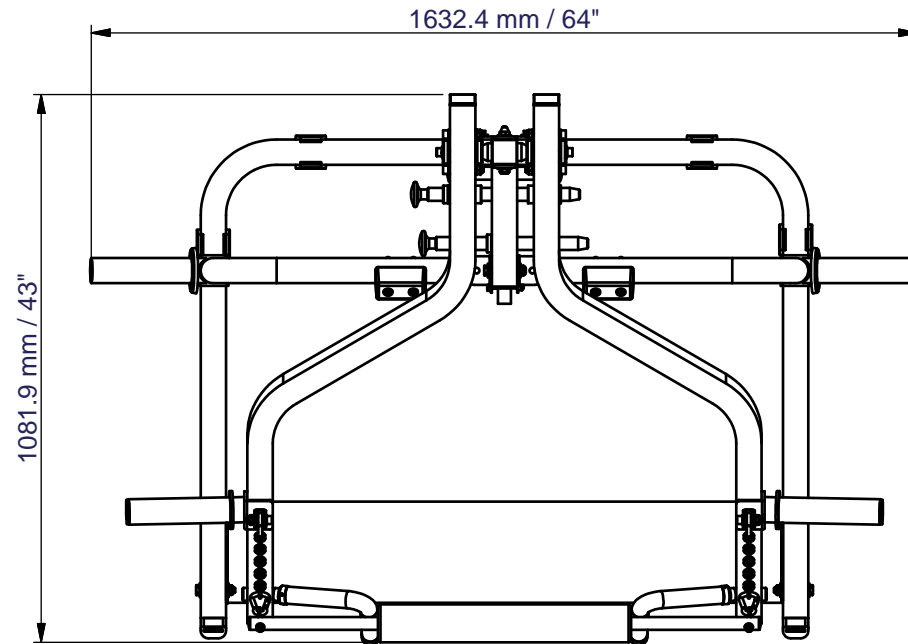

STEELFLEX CLPMP

Floor Space Dimensions: L1082 x W1632 x H1315 mm
Live Working Area : L1082 x W1632 mm