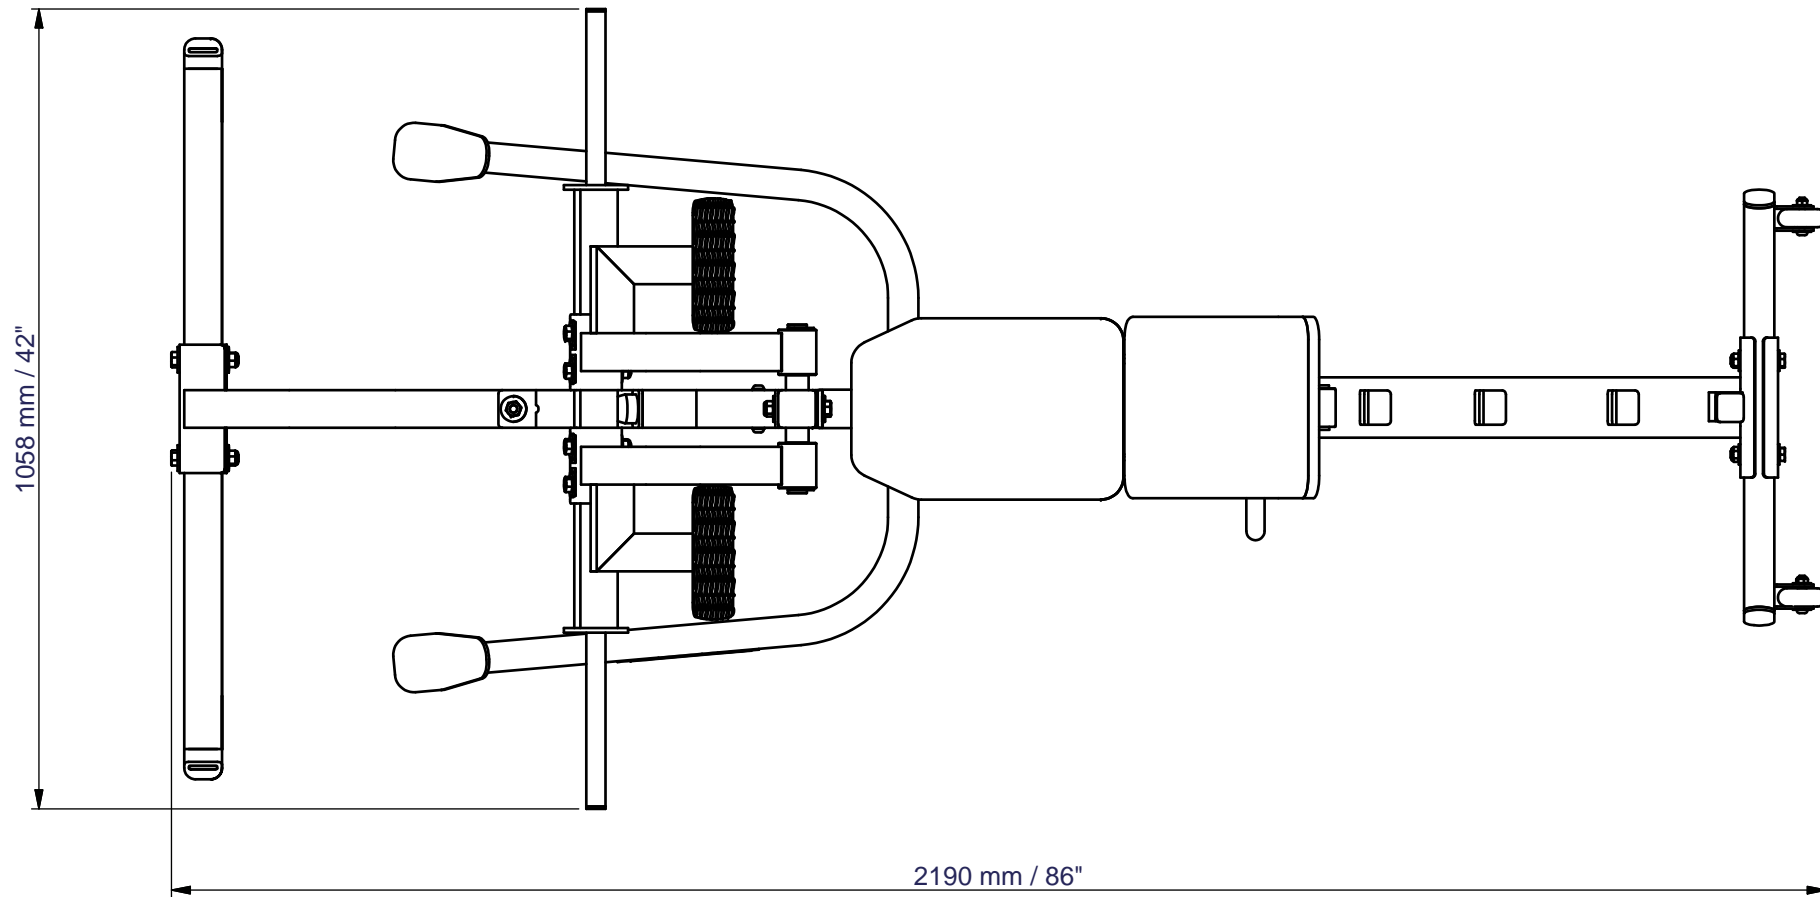

# STEELFLEX CLMB+CLPLP

Floor Space Dimensions: L2190 x W1058 x H1489mm