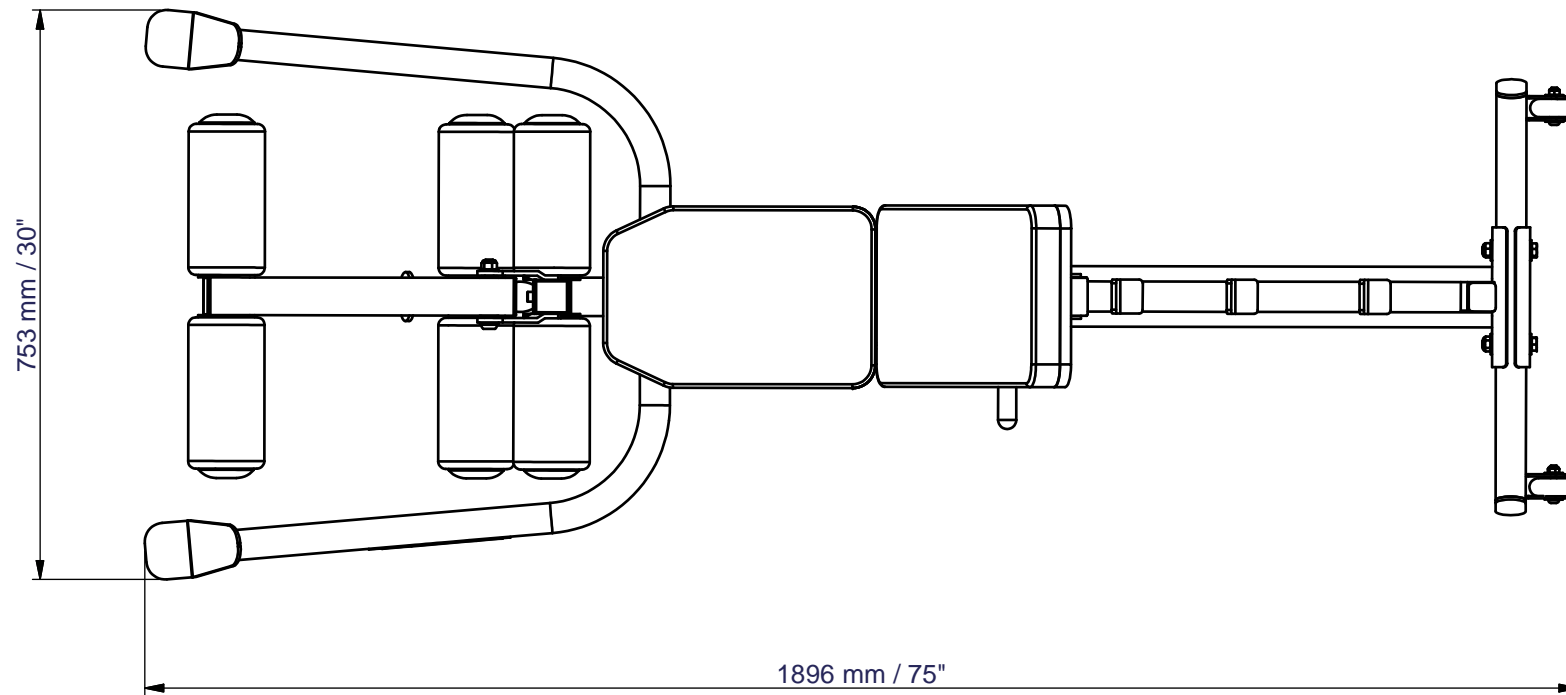

STEELFLEX CLMB+CLPLE

Floor Space Dimensions: L1896 x W753 x H1279mm