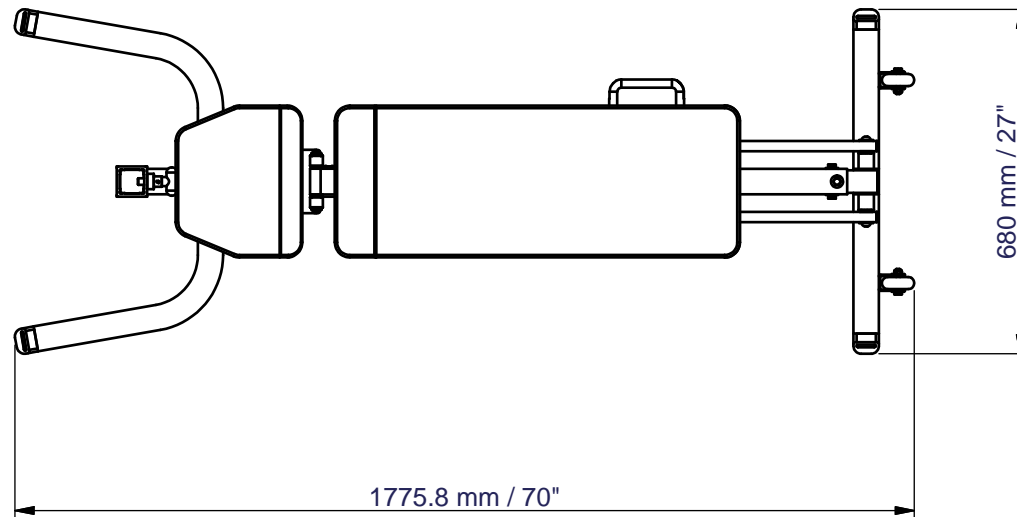

STEELFLEX CLPFID

Floor Space Dimensions: L1776 x W680 x H479 mm
Live Working Area : L1776 x W680 mm