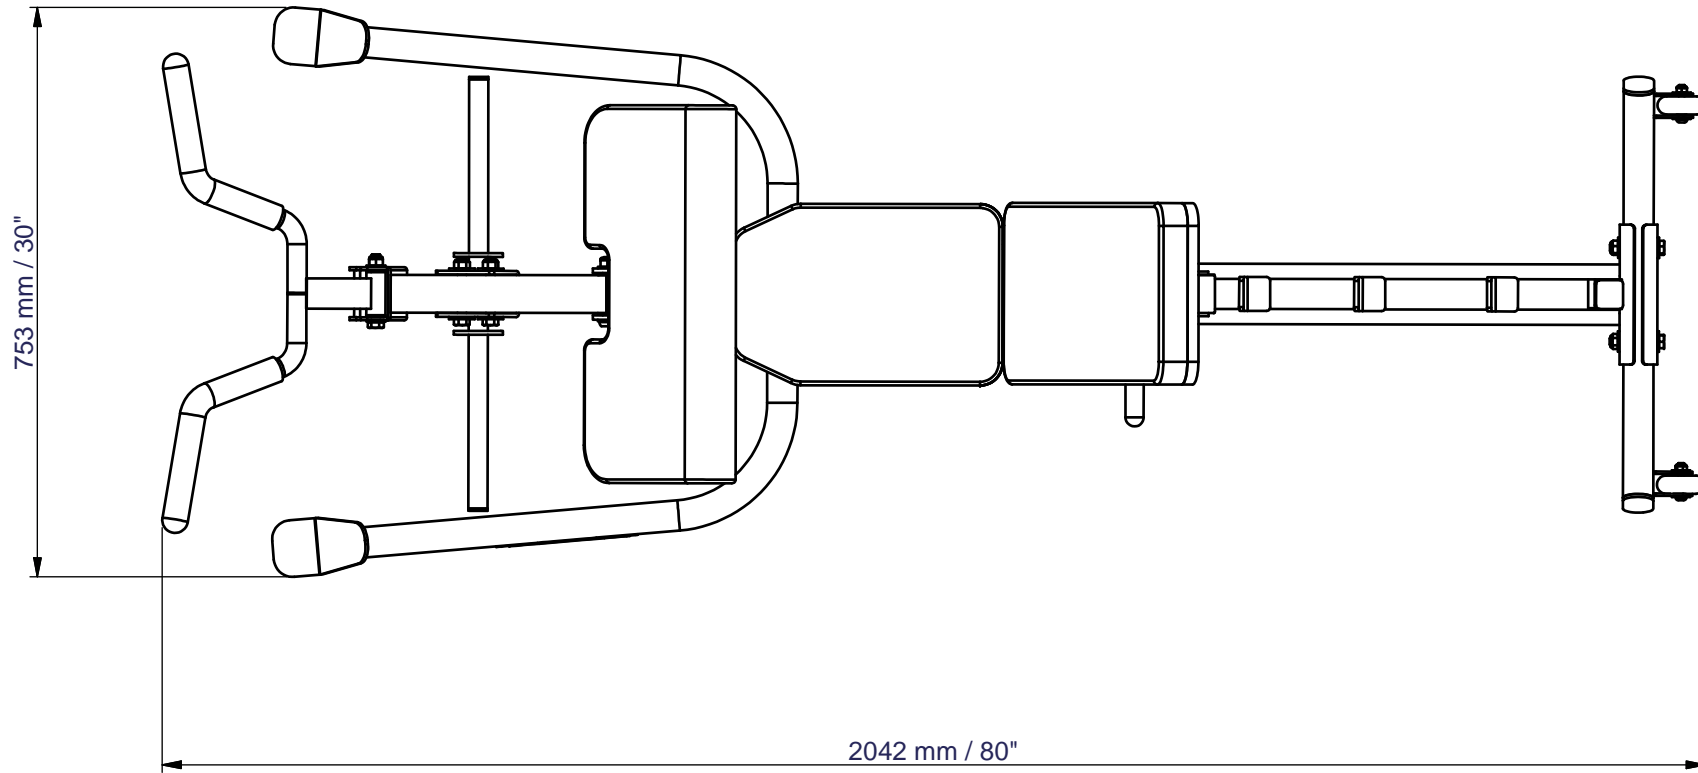

STEELFLEX CLMB+CLPBC

Floor Space Dimensions: L2042 x W753 x H1279 mm