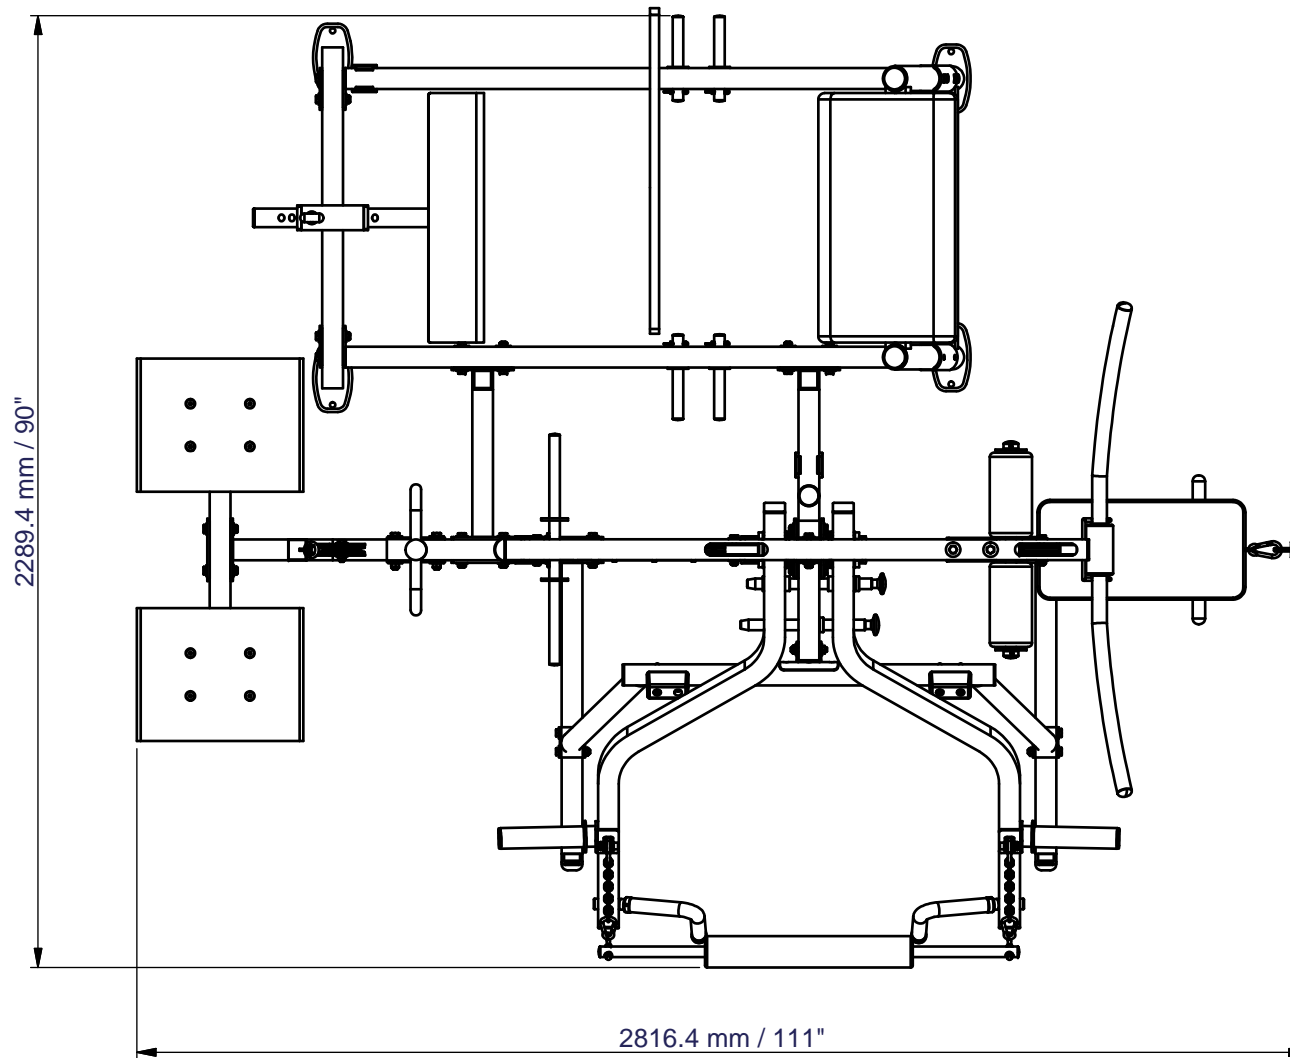

STEELFLEX CLPM3

Floor Space Dimensions: L2816x W2289 x H2169 mm
Live Working Area : L2816 x W2289 mm