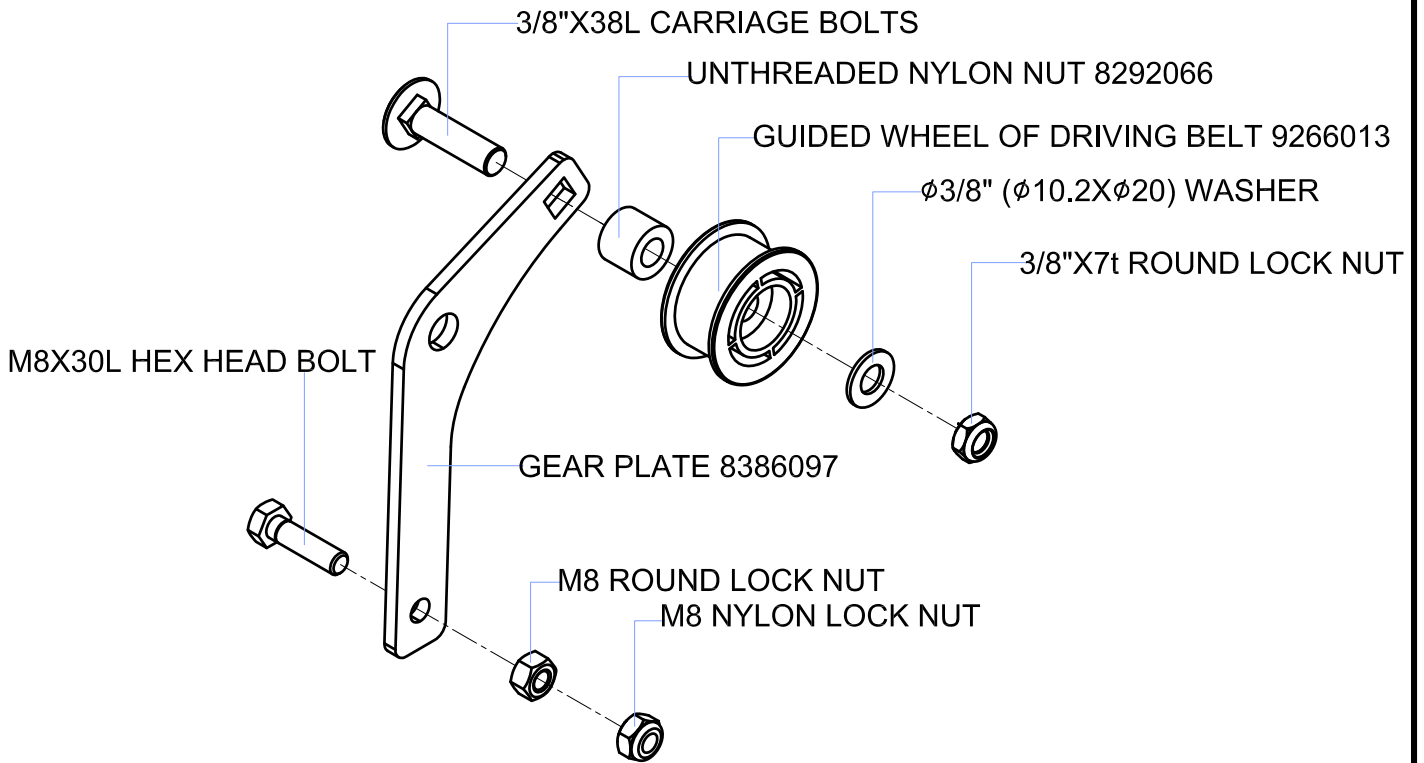

M4X10L ROUND CROSS SCREW

CONNECT CONTACT HEART RATE CABLES

FITNEX B55SG

Bike

FITNEX B55SG

Bike

22B55SG-03

22B55SG-04

FITNEX B55SG

Bike

22B55SG-10

22B55SG-09

MODELS STICKERS 9441325
LAFT REAR COVER 9272095

MODELS STICKERS 9441325
RIGHT REAR COVER 9272096

FITNEX B55SG

Bike

FITNEX B55SG

Bike

IDLE WHEEL HOLDER 22B55SG-02

DRIVE WHEEL SET 22B55SG-07