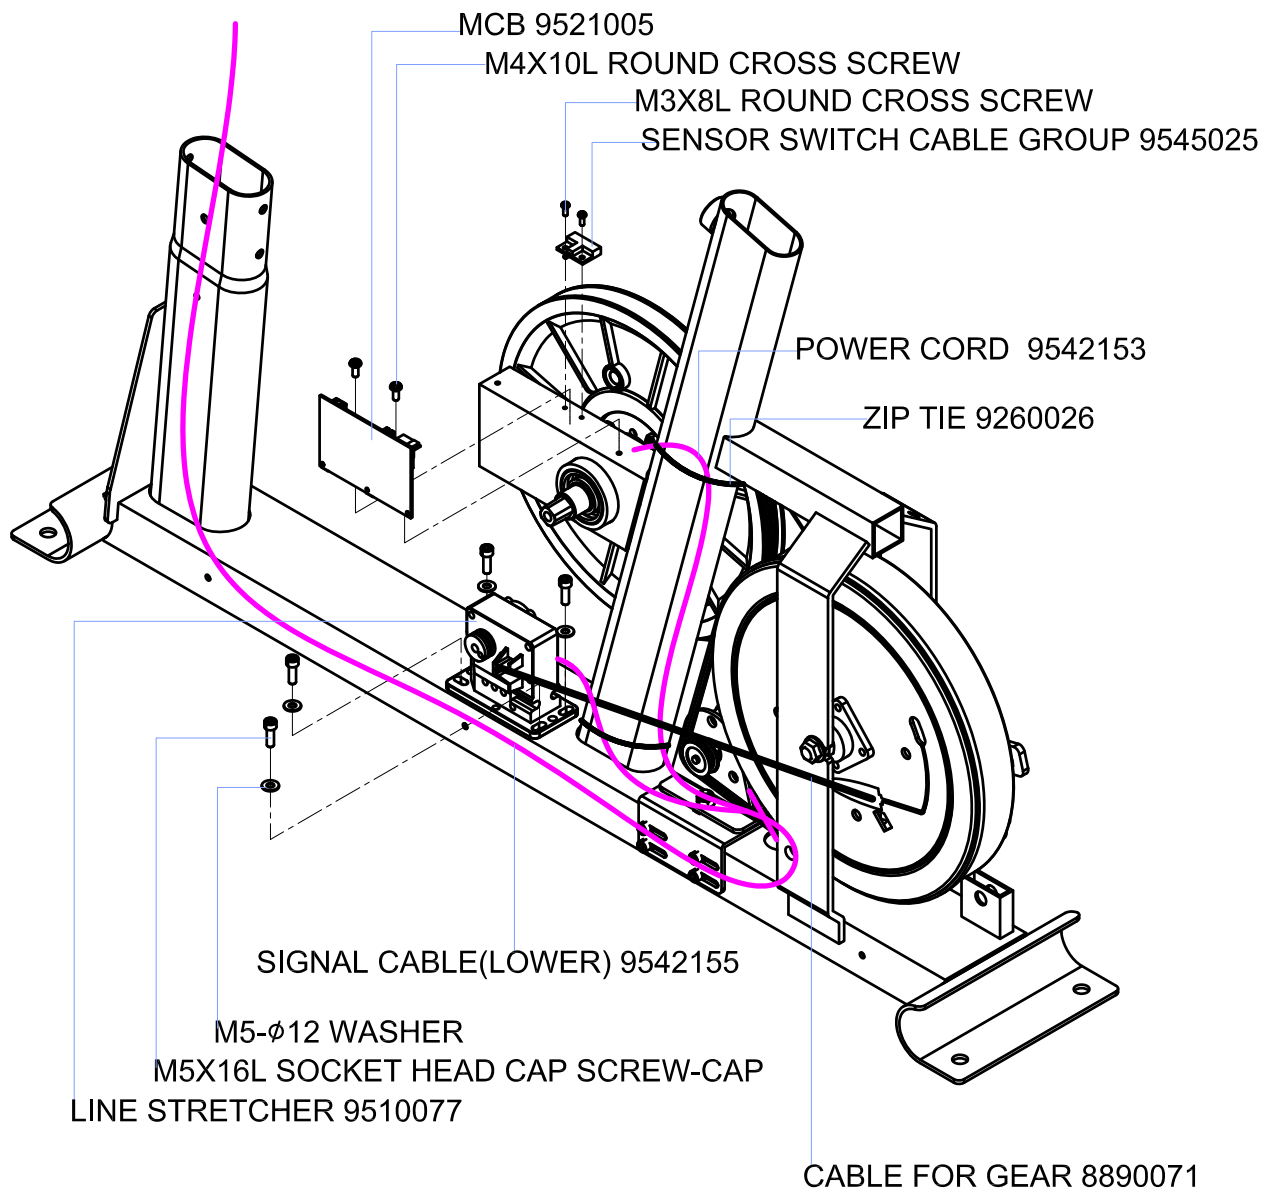

FITNEX B55SG

Bike

22B55SG-6

HANDLE BAR SET 22B55SG-6

CONSOLE SET 9531087

M8X10L SOCKET HEAD CAP SCREW-CAP

M8 SPRING WASHER

CONNECT CABLES WITH CONSOLE

M4X10L ROUND CROSS SCREW

CONNECT CONTACT HEART RATE CABLES

FITNEX B55SG

Bike

FITNEX B55SG

Bike

22B55SG-03

22B55SG-04

FITNEX B55SG

Bike

22B55SG-10

22B55SG-09

MODELS STICKERS 9441325
LAFT REAR COVER 9272095

MODELS STICKERS 9441325
RIGHT REAR COVER 9272096

FITNEX B55SG

Bike

FITNEX B55SG

Bike

IDLE WHEEL HOLDER 22B55SG-02

DRIVE WHEEL SET 22B55SG-07