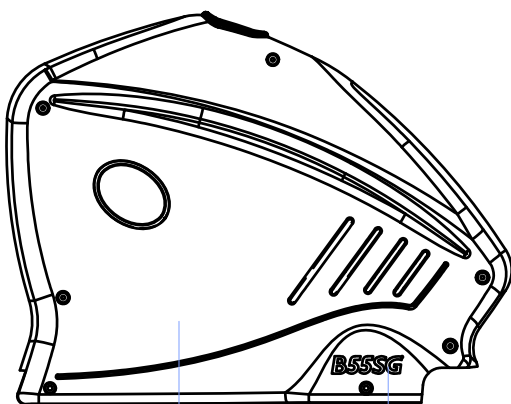

22B55SG-10

MODELS STICKERS 9441325
LAFT REAR COVER 9272095