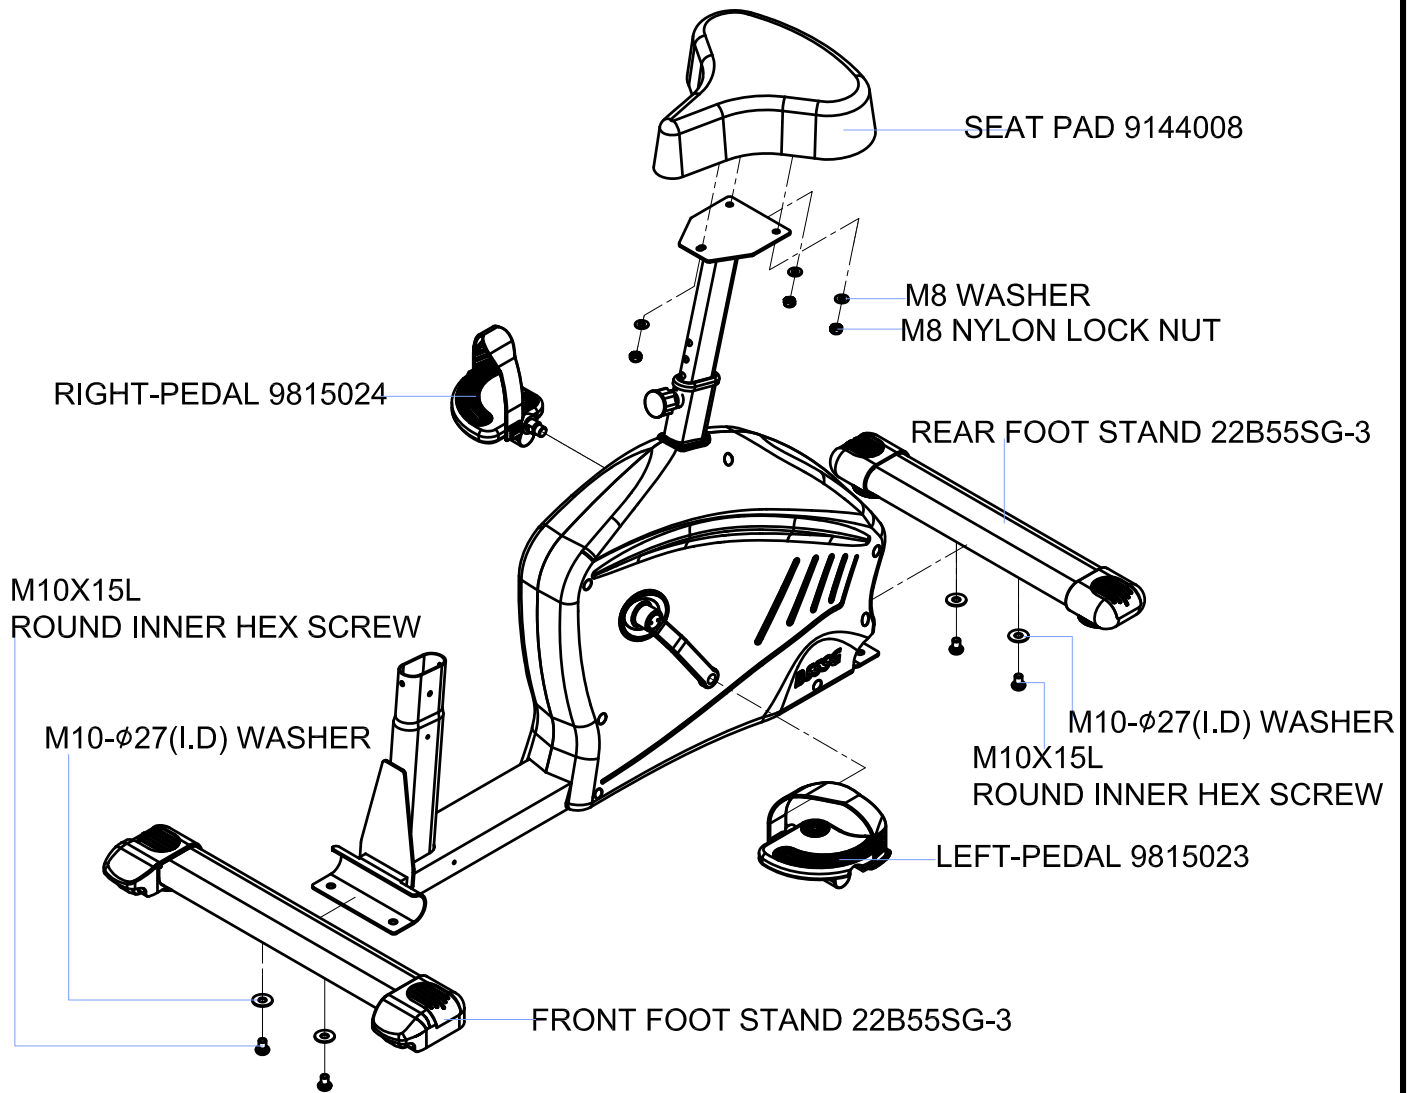

FITNEX B55SG

Bike

22B55SG-6

HANDLE BAR SET 22B55SG-6

CONSOLE SET 9531087

M8X10L SOCKET HEAD CAP SCREW-CAP

M8 SPRING WASHER

CONNECT CABLES WITH CONSOLE

M4X10L ROUND CROSS SCREW

CONNECT CONTACT HEART RATE CABLES

FITNEX B55SG

Bike

FITNEX B55SG

Bike

22B55SG-03

22B55SG-04

FITNEX B55SG

Bike

22B55SG-10

22B55SG-09

MODELS STICKERS 9441325
LAFT REAR COVER 9272095

MODELS STICKERS 9441325
RIGHT REAR COVER 9272096

FITNEX B55SG

Bike

FITNEX B55SG

Bike

IDLE WHEEL HOLDER 22B55SG-02

DRIVE WHEEL SET 22B55SG-07