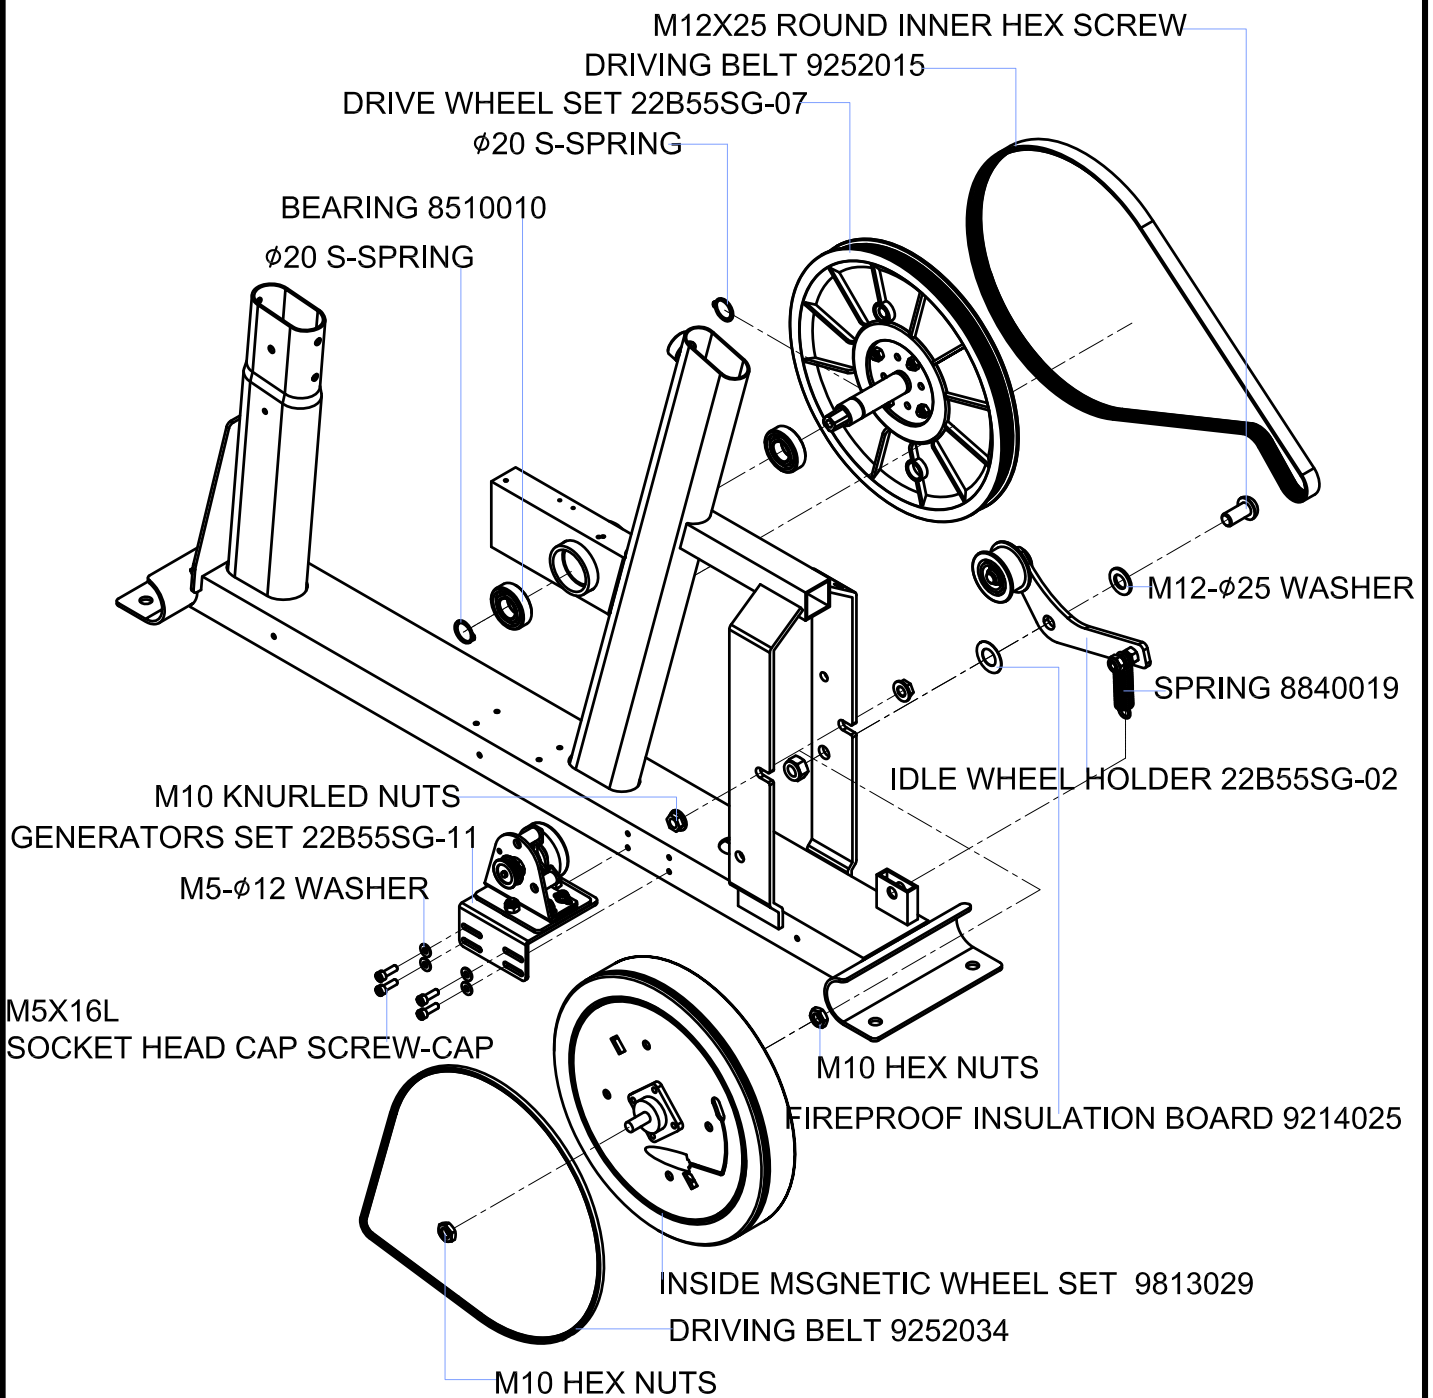

FITNEX B55SG

Bike

22B55SG-6

HANDLE BAR SET 22B55SG-6

CONSOLE SET 9531087

M8X10L SOCKET HEAD CAP SCREW-CAP

M8 SPRING WASHER

CONNECT CABLES WITH CONSOLE

M4X10L ROUND CROSS SCREW

CONNECT CONTACT HEART RATE CABLES

FITNEX B55SG

Bike

FITNEX B55SG

Bike

22B55SG-03

22B55SG-04

FITNEX B55SG

Bike

22B55SG-10

22B55SG-09

MODELS STICKERS 9441325
LAFT REAR COVER 9272095

MODELS STICKERS 9441325
RIGHT REAR COVER 9272096

FITNEX B55SG

Bike

FITNEX B55SG

Bike

IDLE WHEEL HOLDER 22B55SG-02

DRIVE WHEEL SET 22B55SG-07