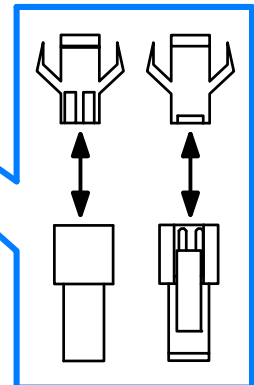

FITNEX B55SG

Bike

22B55SG-6

HANDLE BAR SET 22B55SG-6

CONSOLE SET 9531087

M8X10L SOCKET HEAD CAP SCREW-CAP

M8 SPRING WASHER

CONNECT CABLES WITH CONSOLE

M4X10L ROUND CROSS SCREW

CONNECT CONTACT HEART RATE CABLES

FITNEX B55SG

Bike

FITNEX B55SG

Bike

22B55SG-03

22B55SG-04