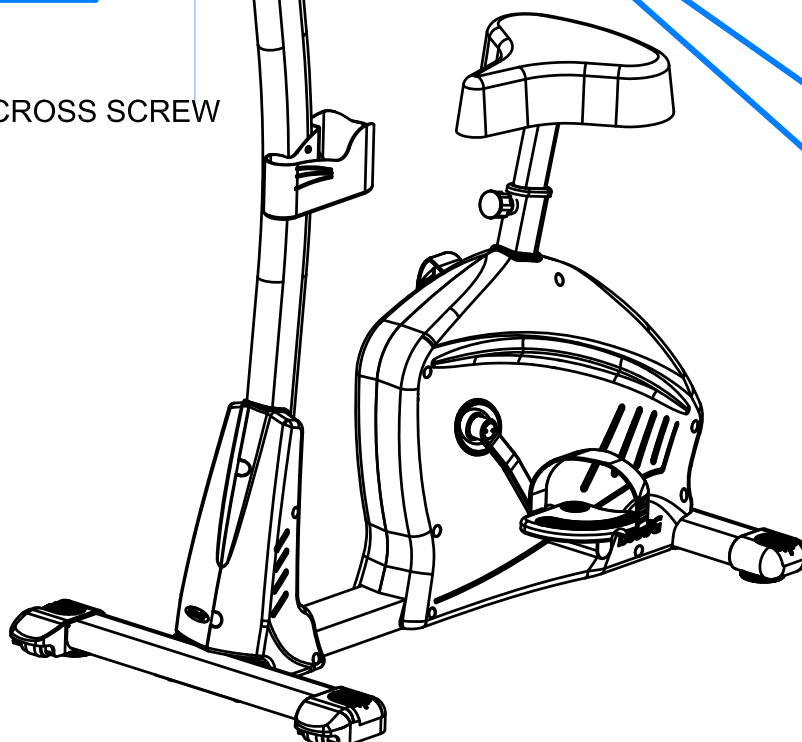

FITNEX B55SG

Bike

22B55SG-6

HANDLE BAR SET 22B55SG-6

CONSOLE SET 9531087

M8X10L SOCKET HEAD CAP SCREW-CAP

M8 SPRING WASHER

CONNECT CABLES WITH CONSOLE

M4X10L ROUND CROSS SCREW

CONNECT CONTACT HEART RATE CABLES

FITNEX B55SG

Bike

FITNEX B55SG

Bike

22B55SG-03

22B55SG-04

FITNEX B55SG

Bike

22B55SG-10

22B55SG-09

MODELS STICKERS 9441325
LAFT REAR COVER 9272095

MODELS STICKERS 9441325
RIGHT REAR COVER 9272096

FITNEX B55SG

Bike

FITNEX B55SG

Bike

IDLE WHEEL HOLDER 22B55SG-02

DRIVE WHEEL SET 22B55SG-07