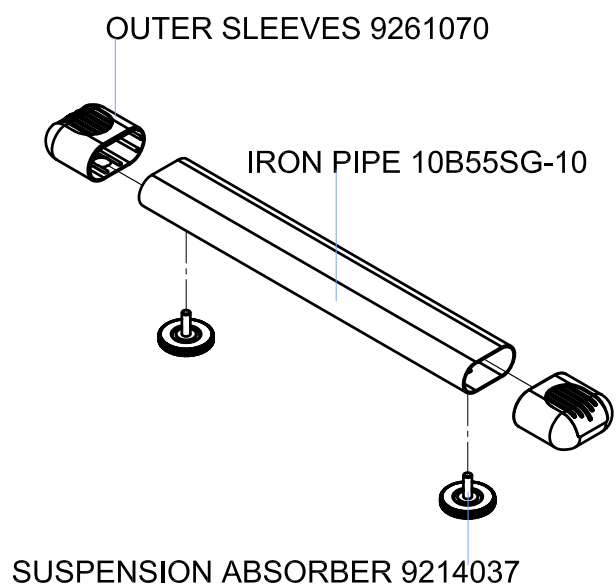

FITNEX B55SG

Bike

22B55SG-6

HANDLE BAR SET 22B55SG-6

CONSOLE SET 9531087

M8X10L SOCKET HEAD CAP SCREW-CAP

M8 SPRING WASHER

CONNECT CABLES WITH CONSOLE

M4X10L ROUND CROSS SCREW

CONNECT CONTACT HEART RATE CABLES

FITNEX B55SG

Bike

FITNEX B55SG

Bike

22B55SG-03

22B55SG-04

FITNEX B55SG

Bike

22B55SG-10

22B55SG-09

MODELS STICKERS 9441325
LAFT REAR COVER 9272095

MODELS STICKERS 9441325
RIGHT REAR COVER 9272096

FITNEX B55SG

Bike