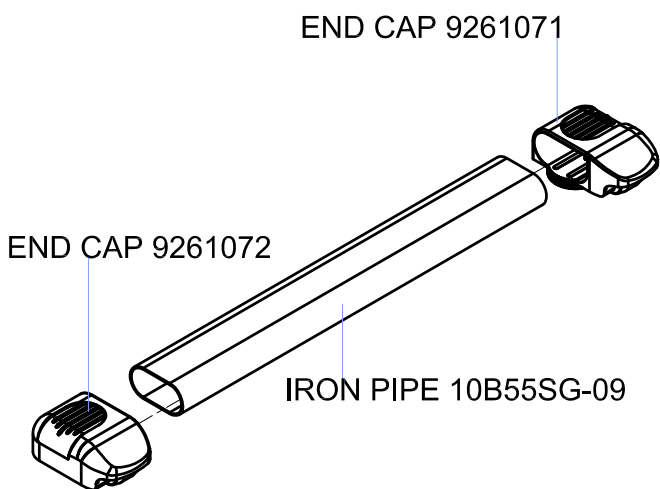

FITNEX B55SG

Bike

22B55SG-6

HANDLE BAR SET 22B55SG-6

CONSOLE SET 9531087

M8X10L SOCKET HEAD CAP SCREW-CAP

M8 SPRING WASHER

CONNECT CABLES WITH CONSOLE

M4X10L ROUND CROSS SCREW

CONNECT CONTACT HEART RATE CABLES

FITNEX B55SG

Bike

FITNEX B55SG

Bike

22B55SG-03

22B55SG-04

FITNEX B55SG

Bike

22B55SG-10

22B55SG-09

MODELS STICKERS 9441325
LAFT REAR COVER 9272095

MODELS STICKERS 9441325
RIGHT REAR COVER 9272096

FITNEX B55SG

Bike