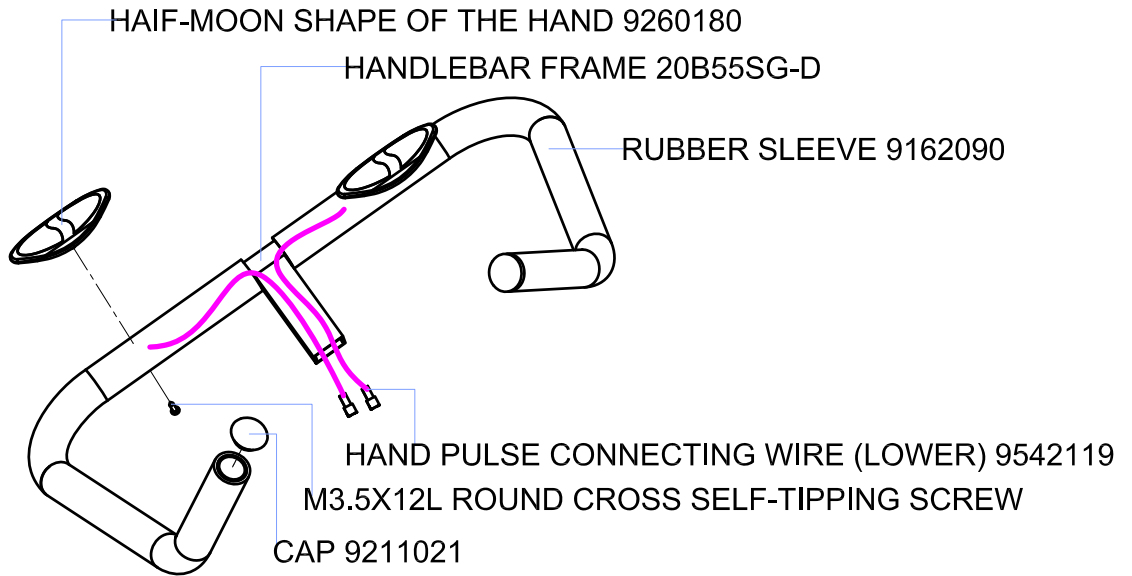

FITNEX B55SG

Bike

22B55SG-6

HANDLE BAR SET 22B55SG-6

CONSOLE SET 9531087

M8X10L SOCKET HEAD CAP SCREW-CAP

M8 SPRING WASHER

CONNECT CABLES WITH CONSOLE

M4X10L ROUND CROSS SCREW

CONNECT CONTACT HEART RATE CABLES

FITNEX B55SG

Bike

FITNEX B55SG

Bike

22B55SG-03

22B55SG-04