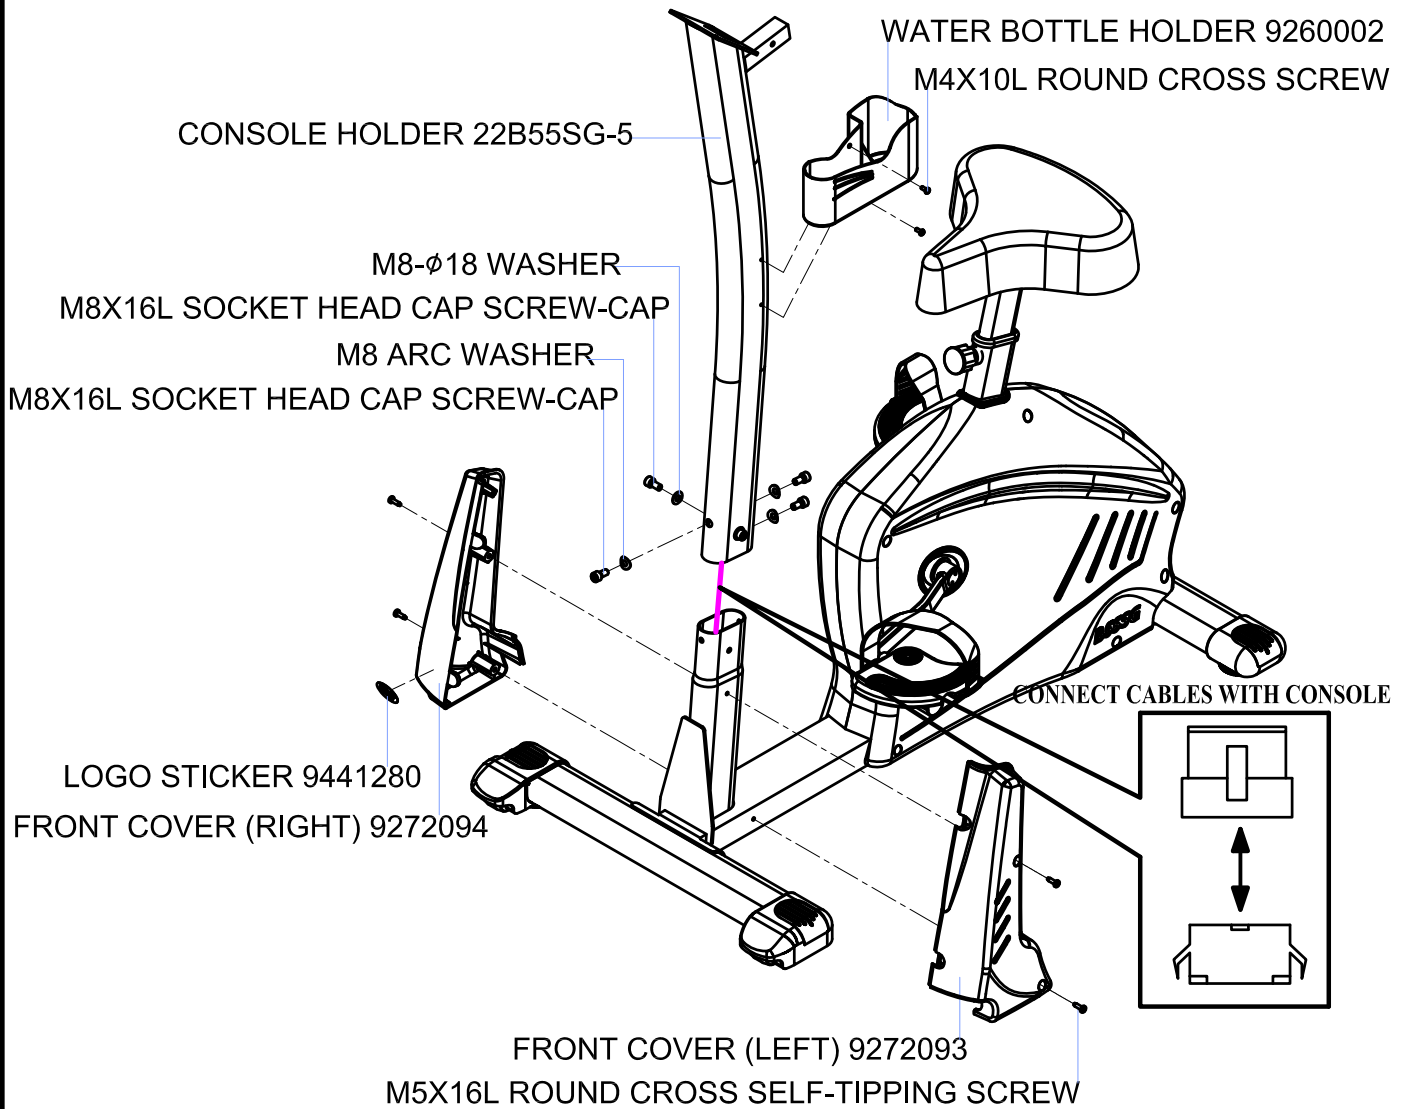

FITNEX B55SG

Bike

22B55SG-6

HANDLE BAR SET 22B55SG-6

CONSOLE SET 9531087

M8X10L SOCKET HEAD CAP SCREW-CAP

M8 SPRING WASHER

CONNECT CABLES WITH CONSOLE

M4X10L ROUND CROSS SCREW

CONNECT CONTACT HEART RATE CABLES

FITNEX B55SG

Bike

FITNEX B55SG

Bike

22B55SG-03

22B55SG-04

FITNEX B55SG

Bike

22B55SG-10

22B55SG-09

MODELS STICKERS 9441325
LAFT REAR COVER 9272095

MODELS STICKERS 9441325
RIGHT REAR COVER 9272096

FITNEX B55SG

Bike

FITNEX B55SG

Bike

IDLE WHEEL HOLDER 22B55SG-02

DRIVE WHEEL SET 22B55SG-07