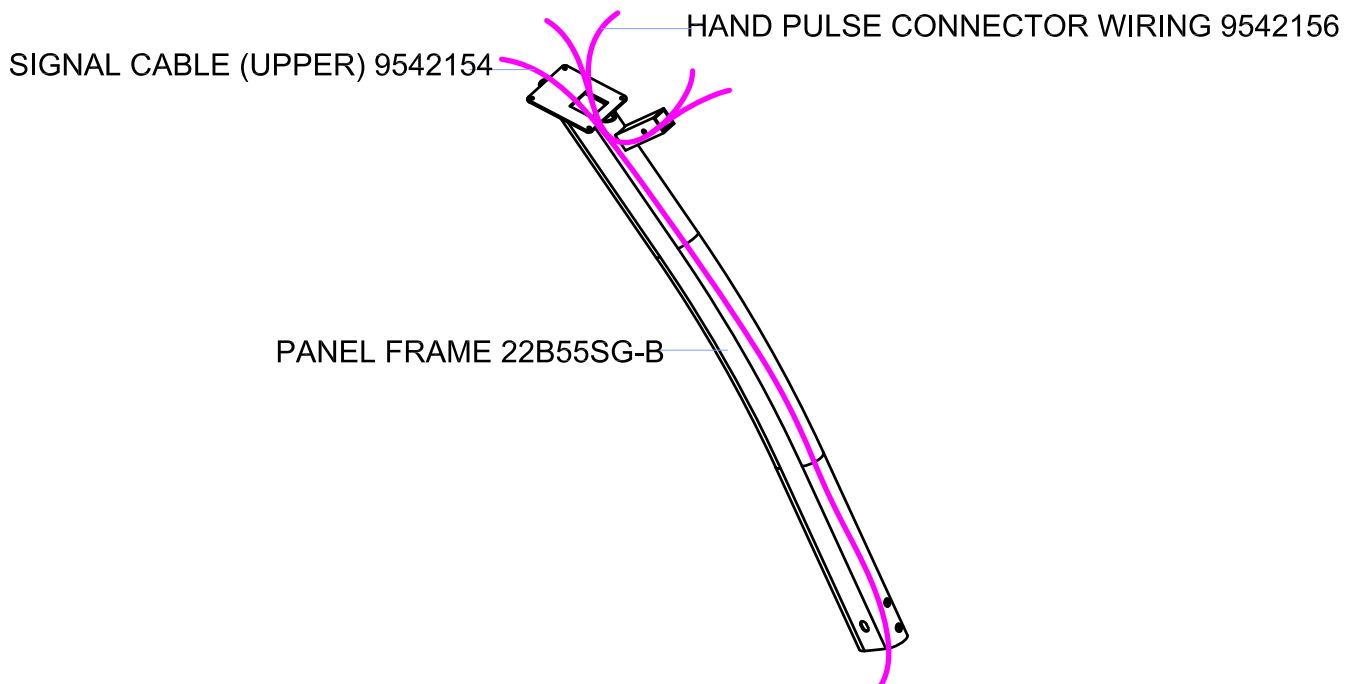

FITNEX B55SG

Bike

22B55SG-6

HANDLE BAR SET 22B55SG-6

CONSOLE SET 9531087

M8X10L SOCKET HEAD CAP SCREW-CAP

M8 SPRING WASHER

CONNECT CABLES WITH CONSOLE

M4X10L ROUND CROSS SCREW

CONNECT CONTACT HEART RATE CABLES

FITNEX B55SG

Bike

FITNEX B55SG

Bike

22B55SG-03

22B55SG-04