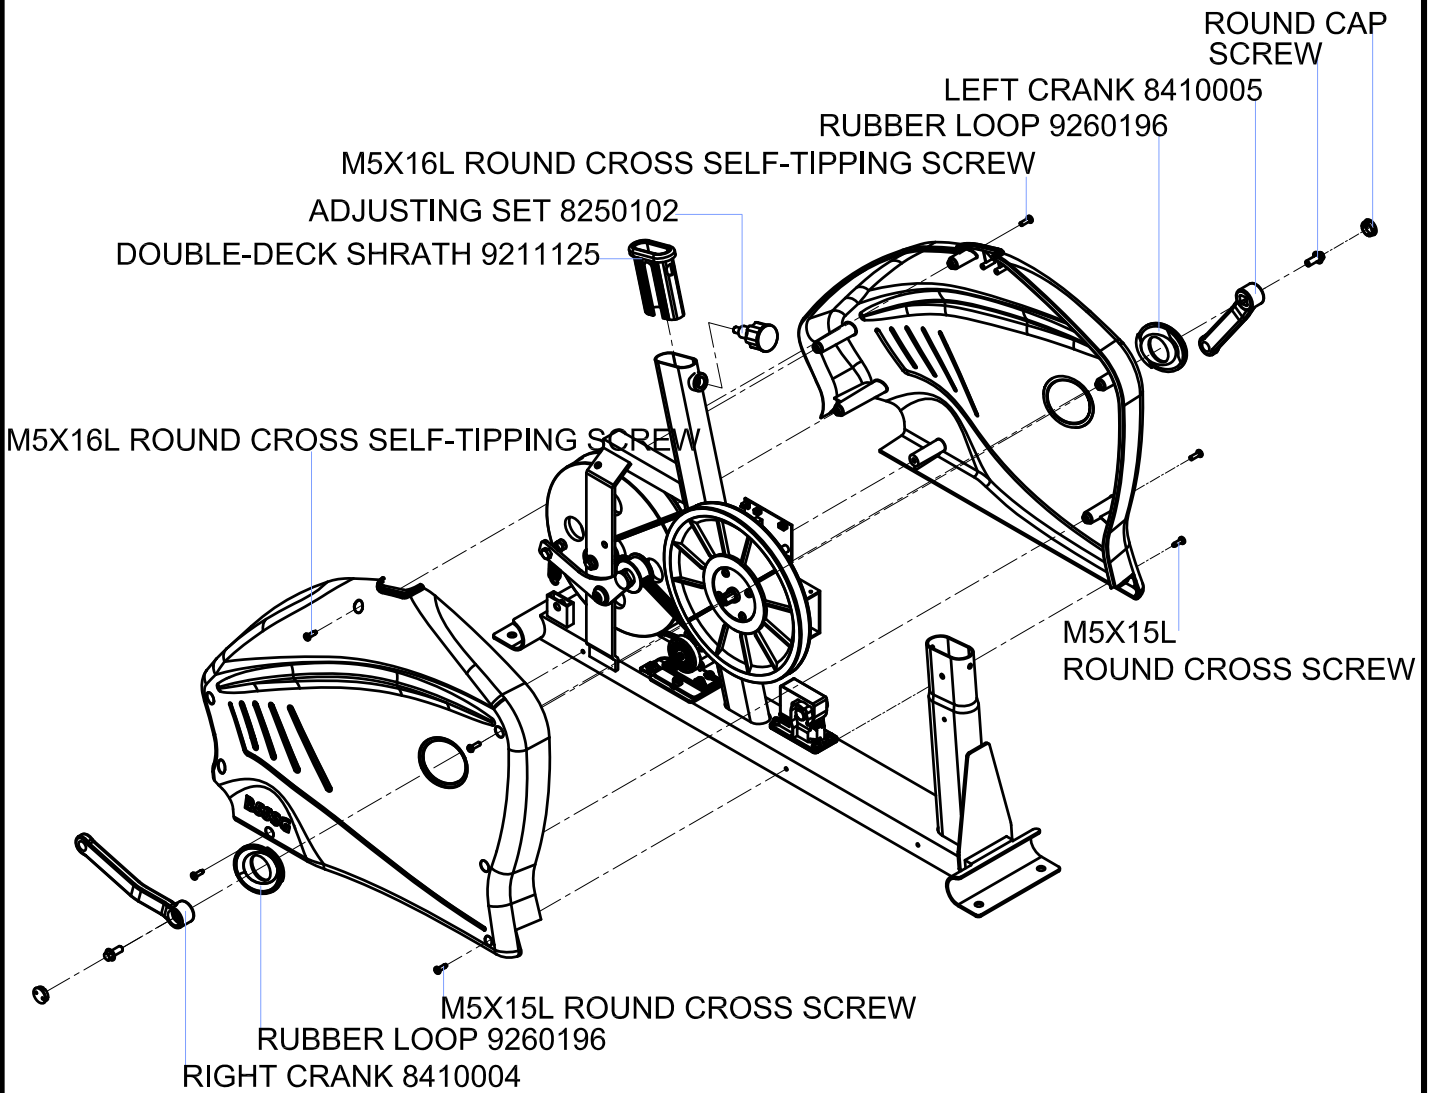

FITNEX B55SG

Bike

22B55SG-6

HANDLE BAR SET 22B55SG-6

CONSOLE SET 9531087

M8X10L SOCKET HEAD CAP SCREW-CAP

M8 SPRING WASHER

CONNECT CABLES WITH CONSOLE

M4X10L ROUND CROSS SCREW

CONNECT CONTACT HEART RATE CABLES

FITNEX B55SG

Bike

FITNEX B55SG

Bike

22B55SG-03

22B55SG-04

FITNEX B55SG

Bike

22B55SG-10

22B55SG-09

MODELS STICKERS 9441325
LAFT REAR COVER 9272095

MODELS STICKERS 9441325
RIGHT REAR COVER 9272096

FITNEX B55SG

Bike