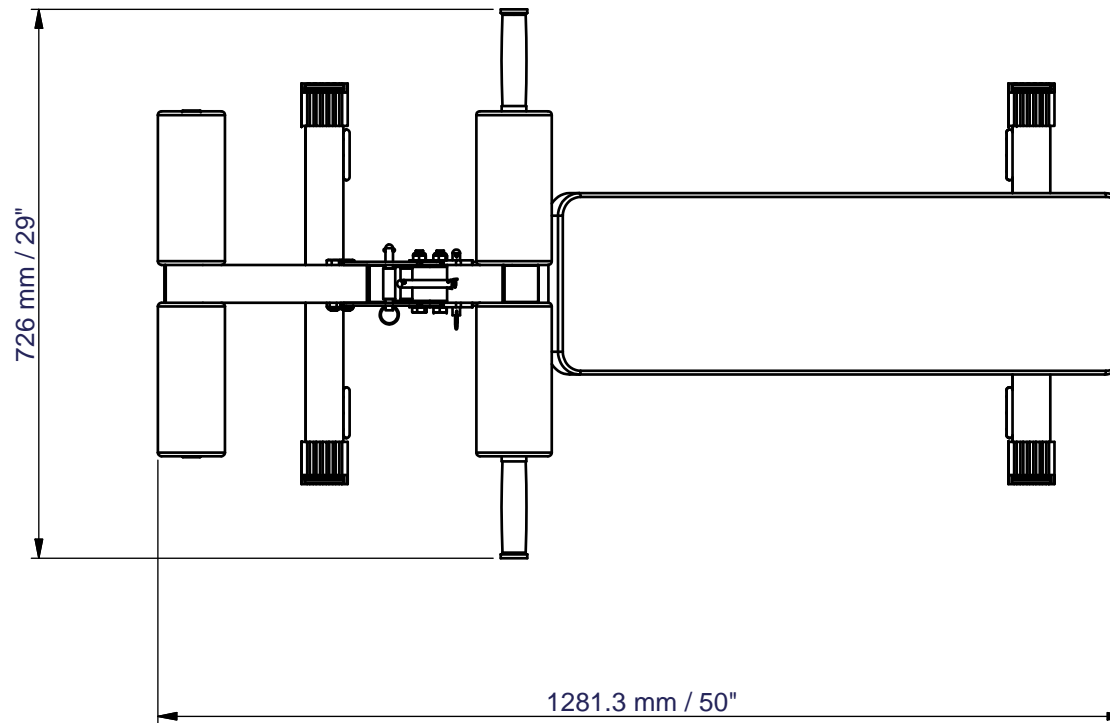

# FITNEX RHAB

Floor Space Dimensions: L1281.3 x W726 x H789.1mm  
Live Working Area : L1281.3 x W726 mm