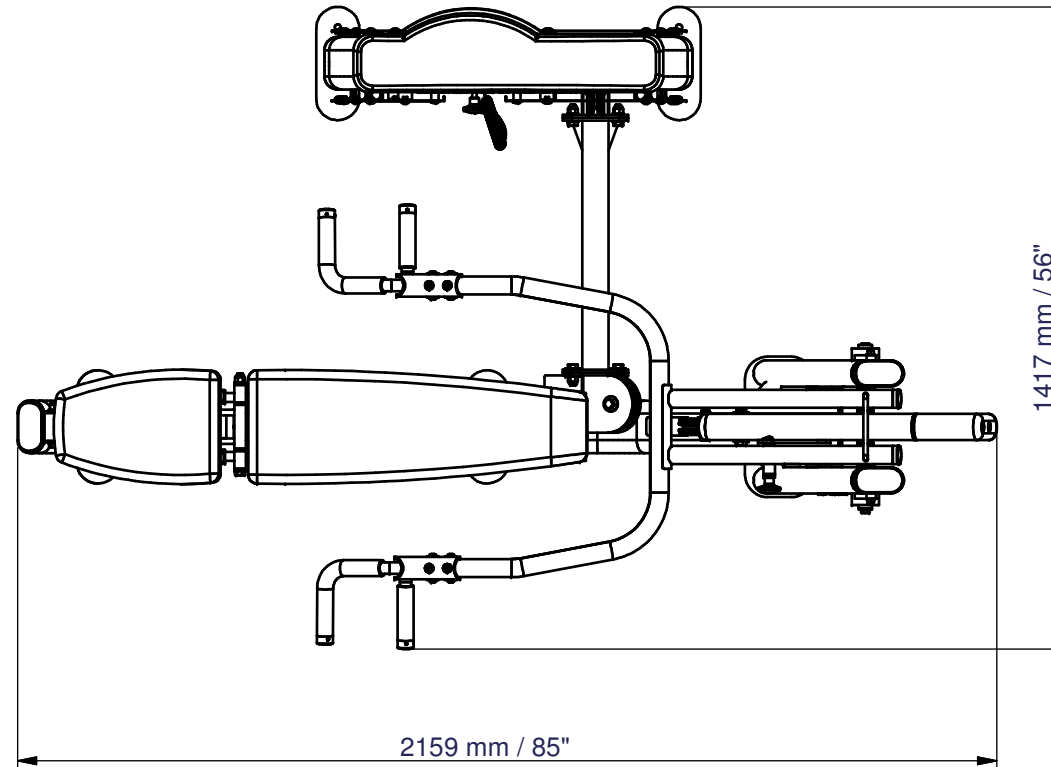

BODY-SOLID DPRS-SF

Floor Space Dimensions : L2159 x W1417 x H1606 mm
Live Working Area : L2400 x W1417 mm