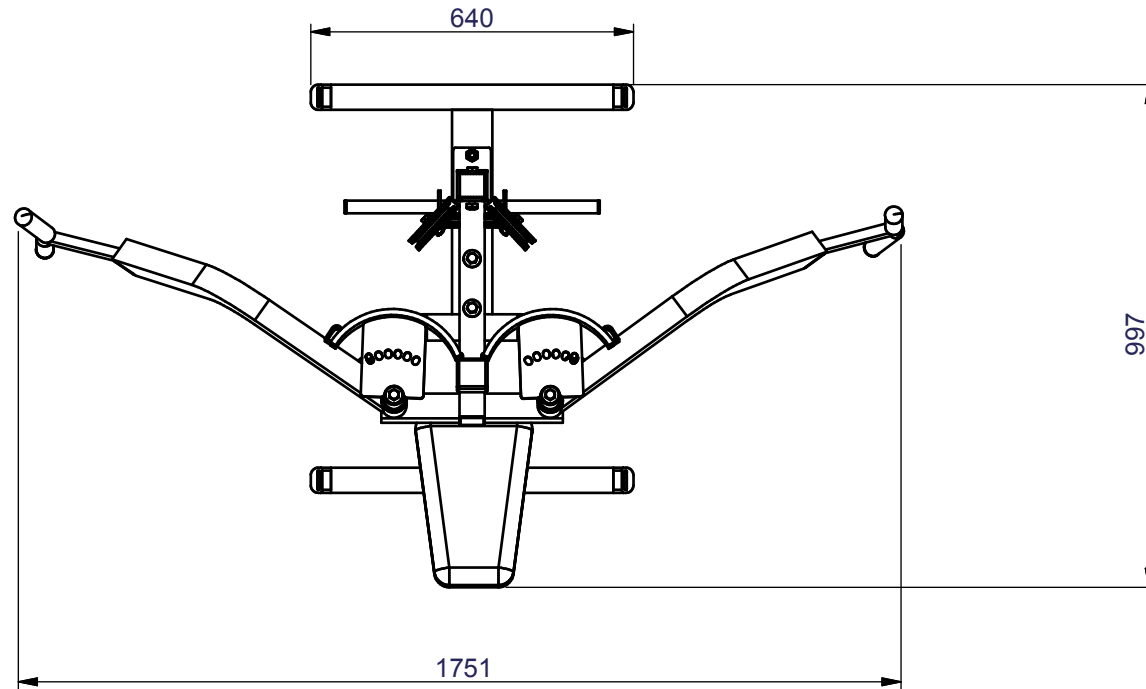

BODY SOLID GPM65

1751mm/69"(L)x997mm/39"(W)x1671mm/65.8"(H)